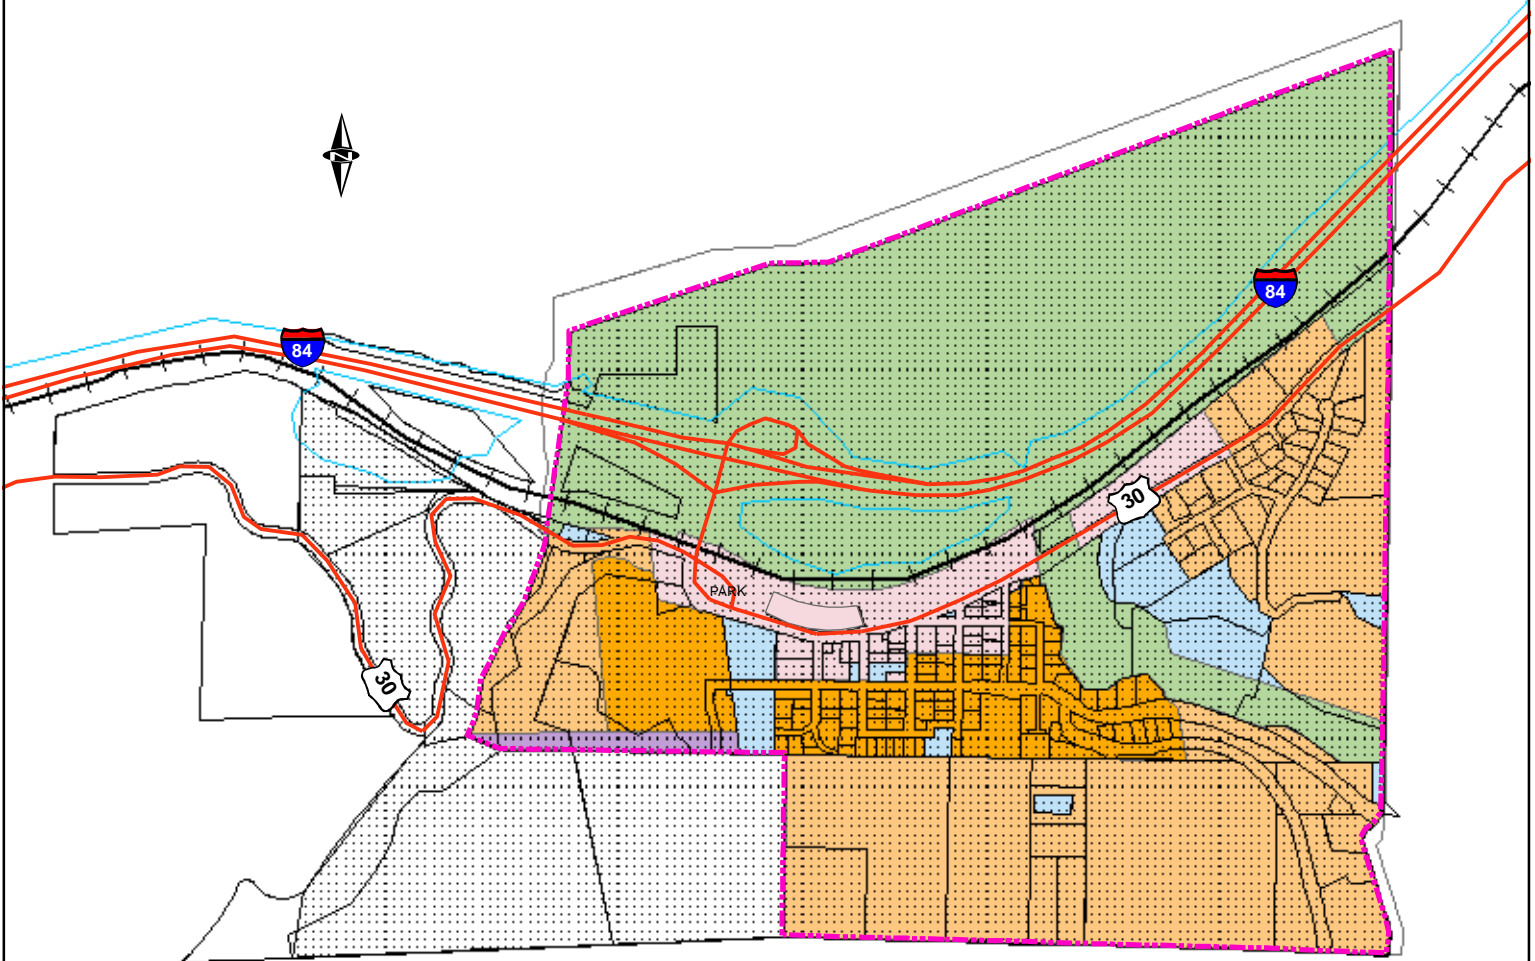

# Zoning Map

This product is for informational purposes and may not have been prepared for, or be suitable for legal, engineering, or surveying purposes. Users of this information should review or consult the primary data and information sources to ascertain the usability of the information.

**Legend**

**Mosier Zoning ZONE**

COMMERCIAL	STATE ROADS
INDUSTRIAL	RAILROAD
PUBLIC	MOISER_UGB
OPEN SPACE	CITY
R-10	
R-5	